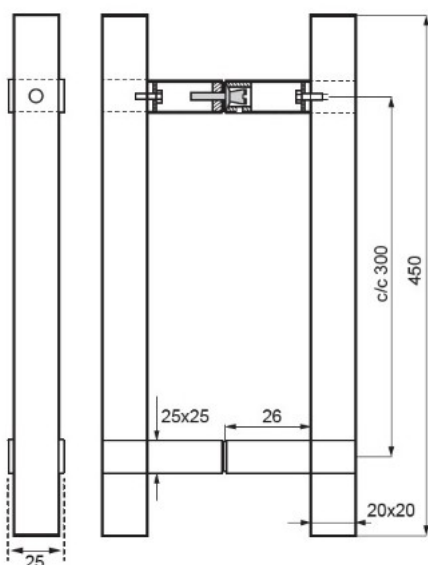

PRODUCT SHEET

Description:

Sauna Door Handle "Wisla", 20x20x450mm, cc300mm, Polished SS304, 8-12mm Glass Thickness, Bore: ø12mm; Beech Wood -, Laquered

Item number:

17.87.048-0

Units	Box	Carton	HS Code	Barcode
Set	1	20	8302415000	 5704866514231